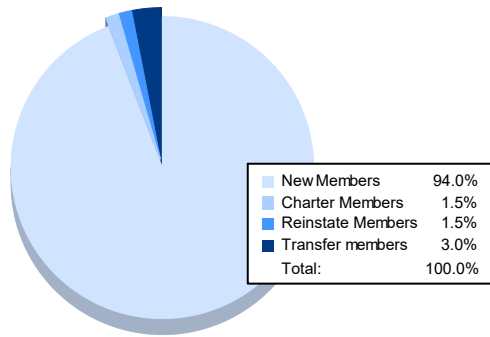

Year	New Clubs	Dropped Clubs	Gain/ Loss Clubs	New Members	Charter Members	Reinstate Members	Transfer Members	Total Member Added	Total Members Dropped	Gain/ Loss Members
2016-2017	0	2	-2	54	2	2	3	61	84	-23
2017-2018	0	0	0	46	1	8	4	59	46	13
2018-2019	2	0	2	57	46	2	1	106	78	28
2019-2020	0	0	0	29	2	3	2	36	47	-11
2020-2021	0	0	0	63	1	1	2	67	66	1
<b>Average</b>	<b>0</b>	<b>0</b>	<b>0</b>	<b>50</b>	<b>10</b>	<b>3</b>	<b>2</b>	<b>66</b>	<b>64</b>	<b>2</b>

### Membership Composition June 2021 Cumulative