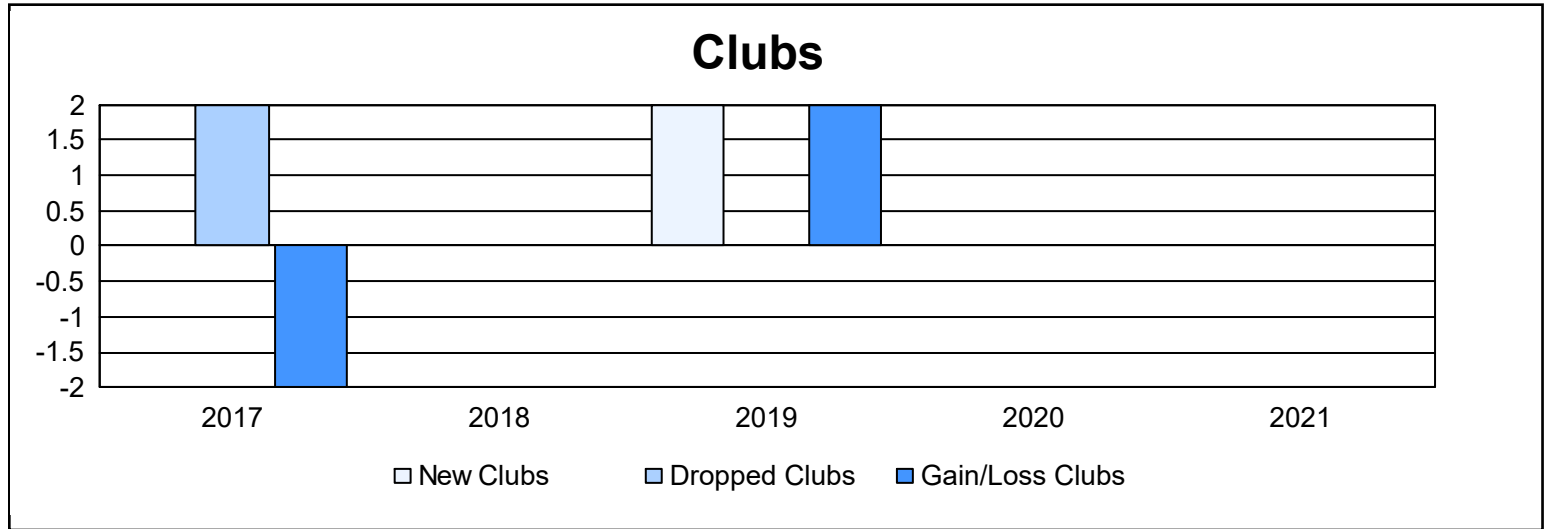

Year	New Clubs	Dropped Clubs	Gain/ Loss Clubs	New Members	Charter Members	Reinstate Members	Transfer Members	Total Member Added	Total Members Dropped	Gain/ Loss Members
2016-2017	0	2	-2	54	2	2	3	61	84	-23
2017-2018	0	0	0	46	1	8	4	59	46	13
2018-2019	2	0	2	57	46	2	1	106	78	28
2019-2020	0	0	0	29	2	3	2	36	47	-11
2020-2021	0	0	0	63	1	1	2	67	66	1
<b>Average</b>	<b>0</b>	<b>0</b>	<b>0</b>	<b>50</b>	<b>10</b>	<b>3</b>	<b>2</b>	<b>66</b>	<b>64</b>	<b>2</b>

### Membership Composition June 2021 Cumulative